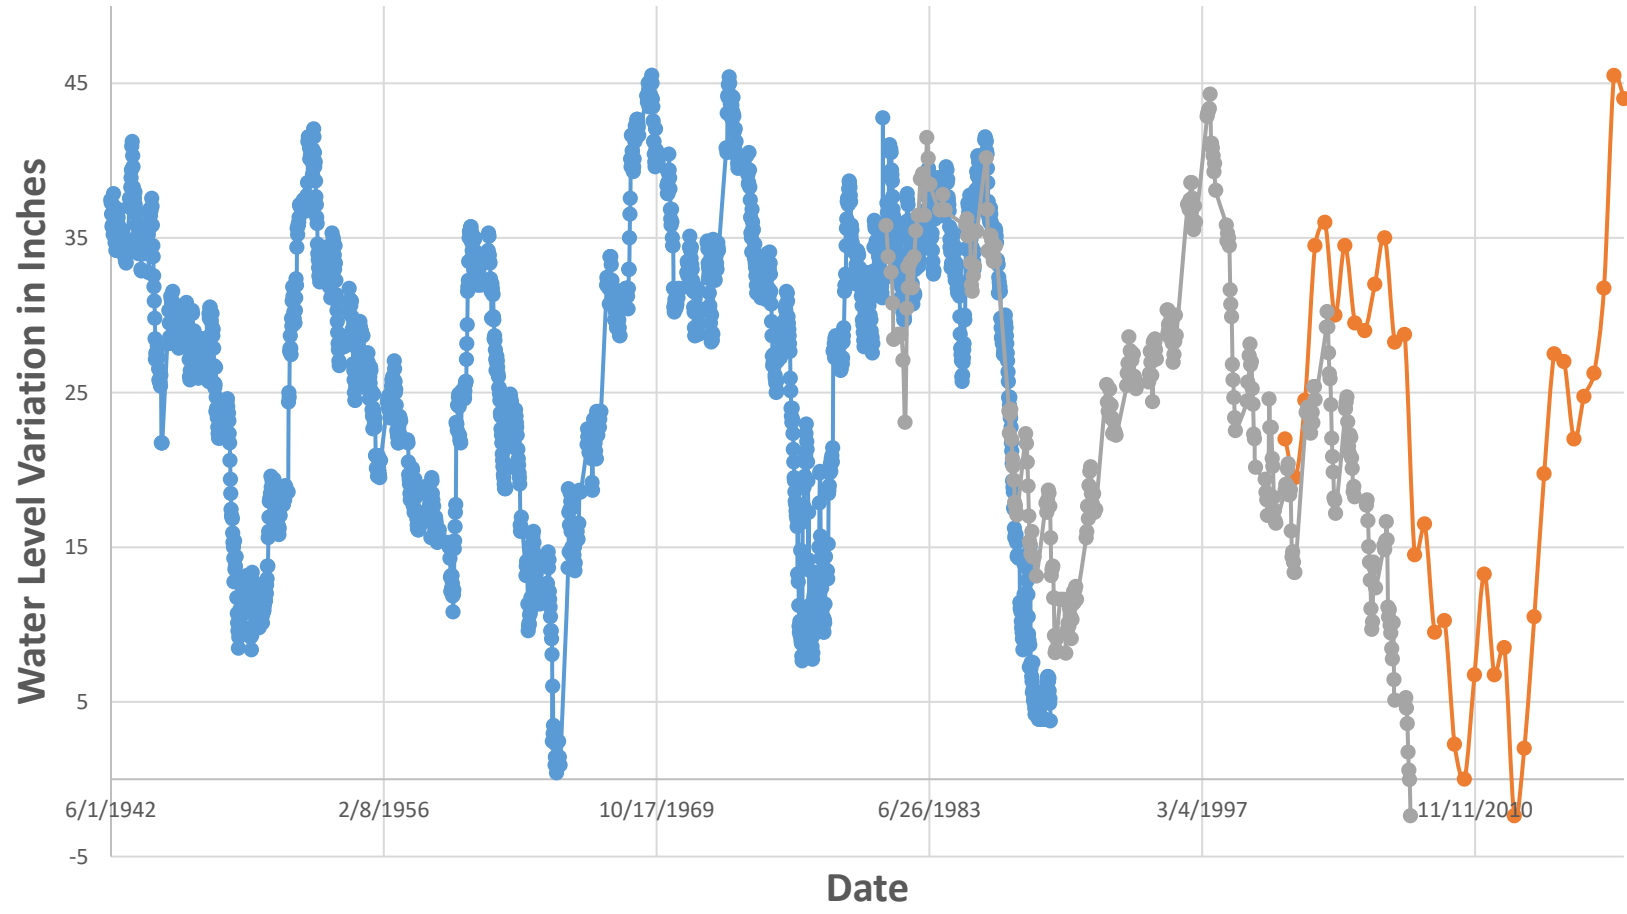

# Lake Water Level Trends over Time

Buffalo Lake (BL) Crystal Lake (CR) Black Oak Lake (BOL)

● BL ● BOL ● CR

(Buffalo and Crystal Lake data normalized to Black Oak Lake data)